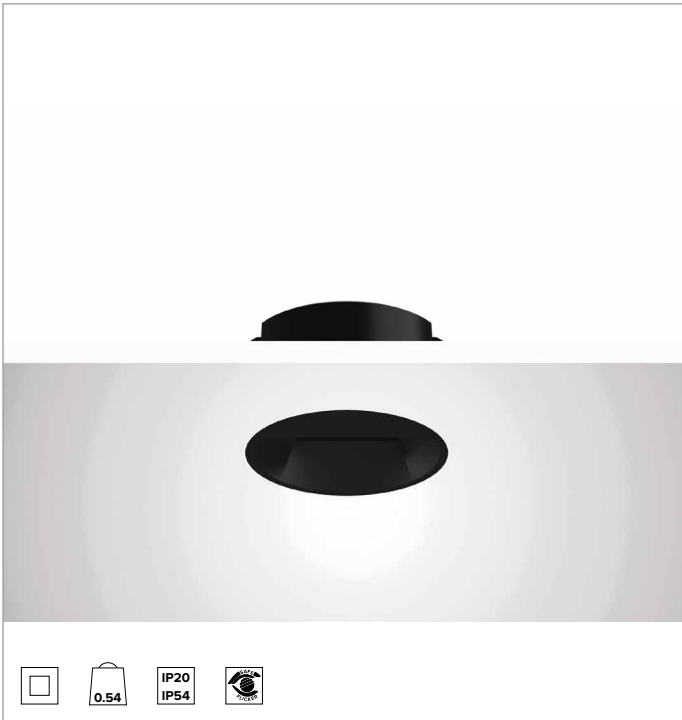

1T8443ELTR | CCTEVO WALL WASHER 105

Recessed LED Downlight in a trimless version

		3500K	H(m)	D1(m)	D2(m)	Emax(lx)
		Ra90	43°	76°		
Fixture Power	18W	1	0.86	1.66	1009	
Source Flux	2141lm	2	1.72	3.31	252	
Fixture Flux	1211lm	3	2.58	4.97	112	
Efficacy	67lm/W	4	3.44	6.62	63	
TS1395	Imax=540cd/klm	Imax	1156cd	5	4.30	8.28 40

CCT nominal: 3500K

Lifetime (L80/B10): >50000h tq +25°C

ILLUMINOTECHNICAL CHARACTERISTICS

WW Optic: a highly reflective pre-anodised aluminium asymmetric reflector, a holographic acrylic diffuser screen and thermoplastic load-bearing elements.

Optic: WALL WASHER

Optical efficiency: 57%

Fixture flux: 1211lm

Luminous efficacy: 67lm/W

Photobiological safety: Compliant with RG1 low risk group

MECHANICAL CHARACTERISTICS

Die-cast black painted anodised aluminium heat sink. Black thermoplastic material structure and a black painted cut-off front. Silicone sealing kit for water and dust protection. Trimless version with a load-bearing element for installation and finishing in plasterboard.