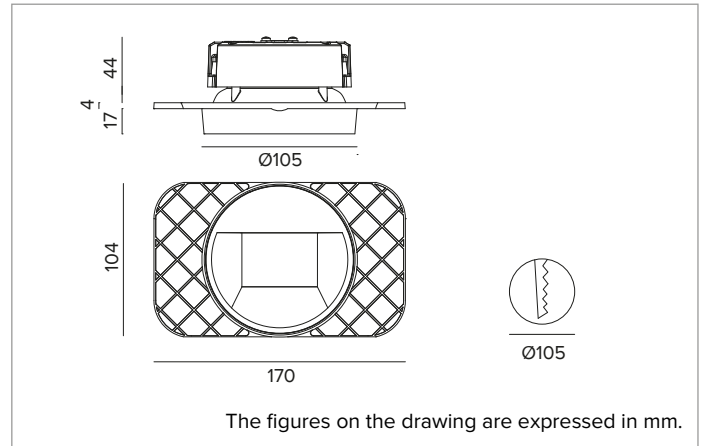

1T8443ELTR | CCTEVO WALL WASHER 105

Recessed LED Downlight in a trimless version

		3500K	H(m)	D1(m)	D2(m)	Emax(lx)
		Ra90	43°	76°		
Fixture Power	18W	1	0.86	1.66	1009	
Source Flux	2141lm	2	1.72	3.31	252	
Fixture Flux	1211lm	3	2.58	4.97	112	
Efficacy	67lm/W	4	3.44	6.62	63	
TS1395	Imax=540cd/klm	Imax	1156cd	5	4.30	8.28 40

Colour and finish: Deep black

Weight: 0.54Kg

Version: TRIMLESS

Degree of protection: IP20 for recessed part

Degree of protection: IP54 for exposed part

ELECTRICAL CHARACTERISTICS

Integrated electronic ON-OFF driver.